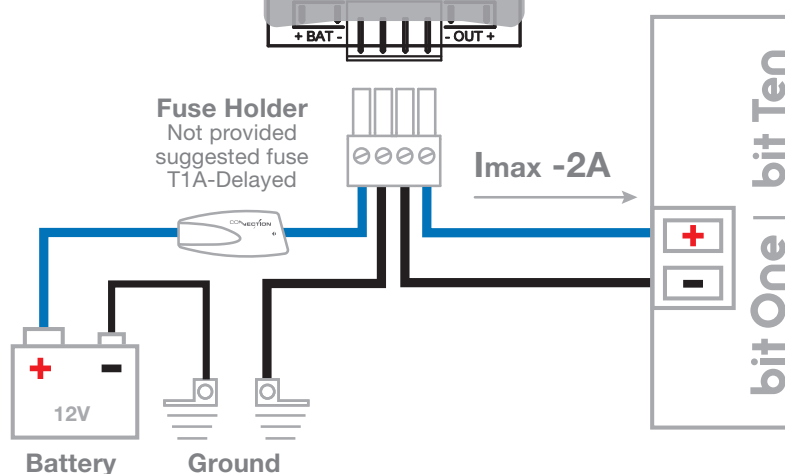

# accessories

For bit One, bit Ten D, bit Ten

### bit Energy Storage Start & Stop

**It prevents the processor from shutting down when turning on cars featuring the start & stop system**

When starting the engine, the vehicle battery voltage might decrease below 8 Volts value. If a signal processor (bit One, bit Ten) is installed in your car system, especially with cars featuring the start & stop system, low supply voltage values might make the processor shut down. In order to avoid waiting for the processor to complete its turn-on cycle again, you can install the ES3 by connecting it in series to the processor power supply cables.