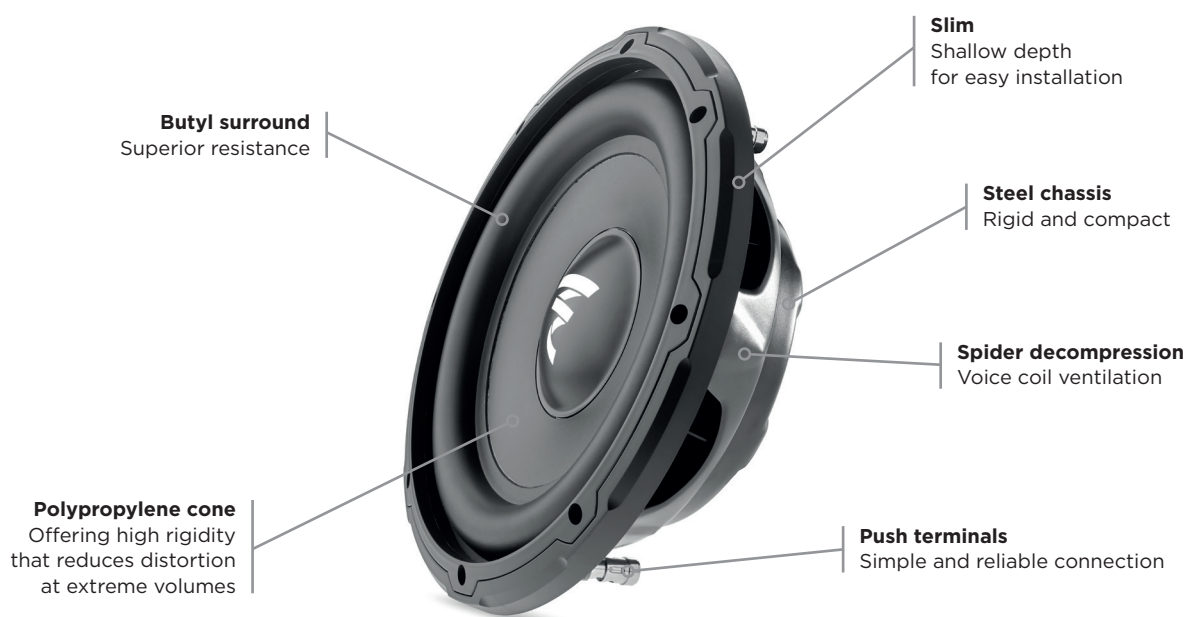

SUBWOOFERS

SUB 10 SLIM

Product sheet

Designed and developed in France, the Sub 10 Slim benefits from Focal's renowned savoir-faire. With its 25cm polypropylene cone, this subwoofer provides an excellent bass boost for any on-board audio system. It has a single-coil architecture for simplicity and efficacy. With a much shallower depth than a standard subwoofer, this product is easily installed into restricted spaces such as the sides of a car boot.

Key points

- Compact design
- A deep and powerful bass
- Efficacy as sealed box, from 10L
- Robust design
- Excellent power handling

Type	For sealed enclosure
Diameter	25cm
Cone	Polypropylene
Magnet	Ferrite
Surround	Butyl
Max. power	460W
Nominal power	230W RMS
Sensitivity (2.83V/1m)	85dB
Impedance	4 Ω