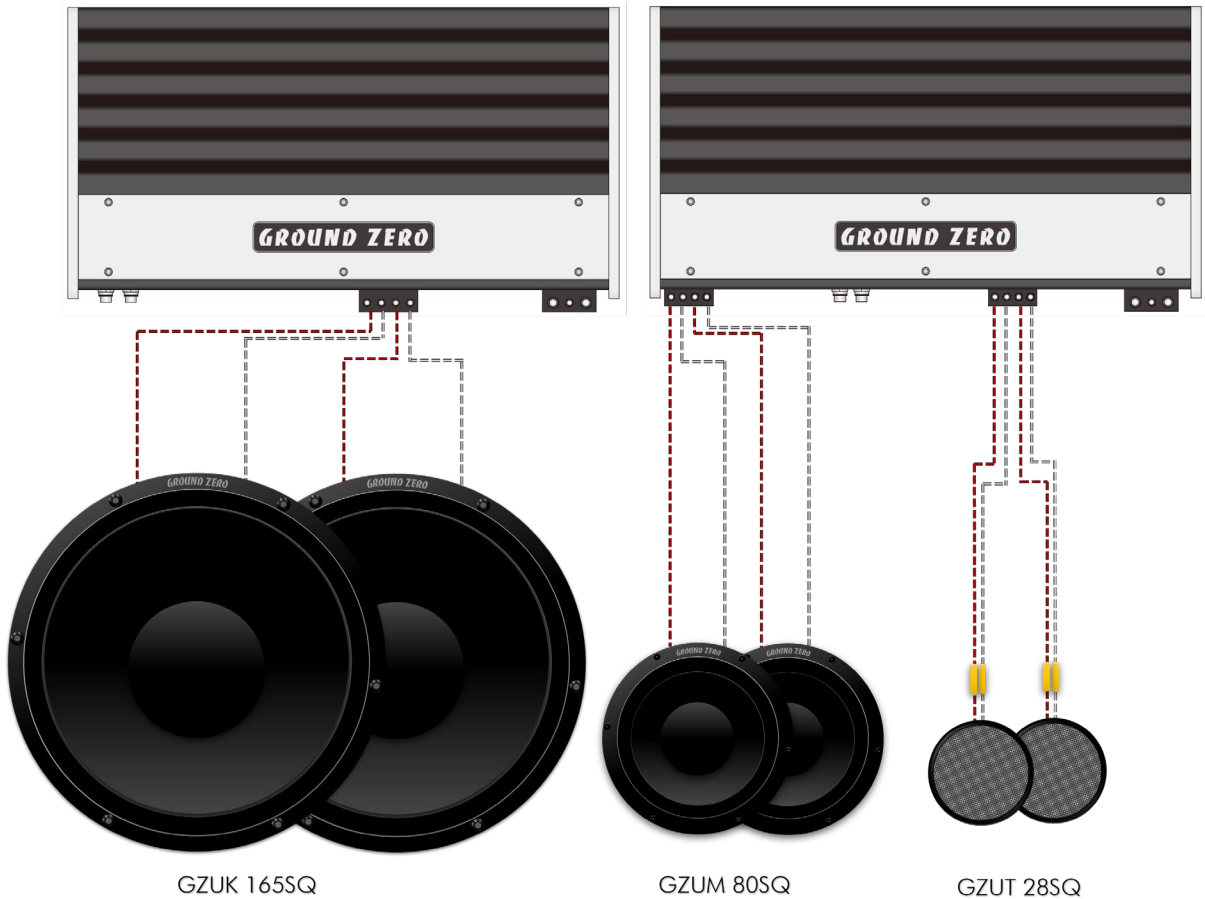

### Dimensions

|            |                       |                |
|------------|-----------------------|----------------|
| Dimensions | Outer diameter (A)    | 165 mm / 6.5"  |
|            | Mounting diameter (B) | 144 mm / 5.67" |
|            | Mounting depth (C)    | 63 mm / 2.48"  |

# GROUND ZERO GZUK 165SQ

## 2-way setup wiring

amplifier with integrated active crossover or DSP

## 3-way setup wiring

amplifiers with integrated active crossover or DSP