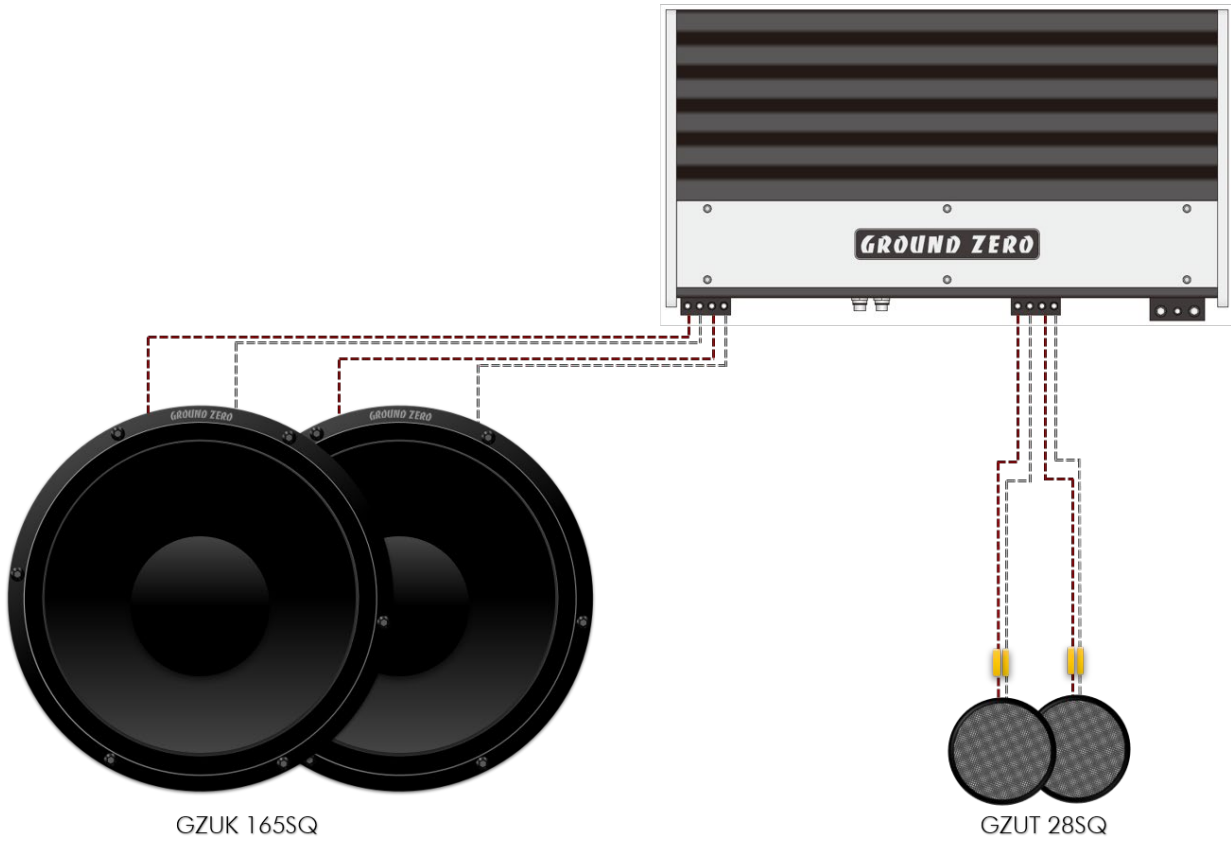

GROUND ZERO GZUK 165SQ

2-way setup wiring

amplifier with integrated active crossover or DSP