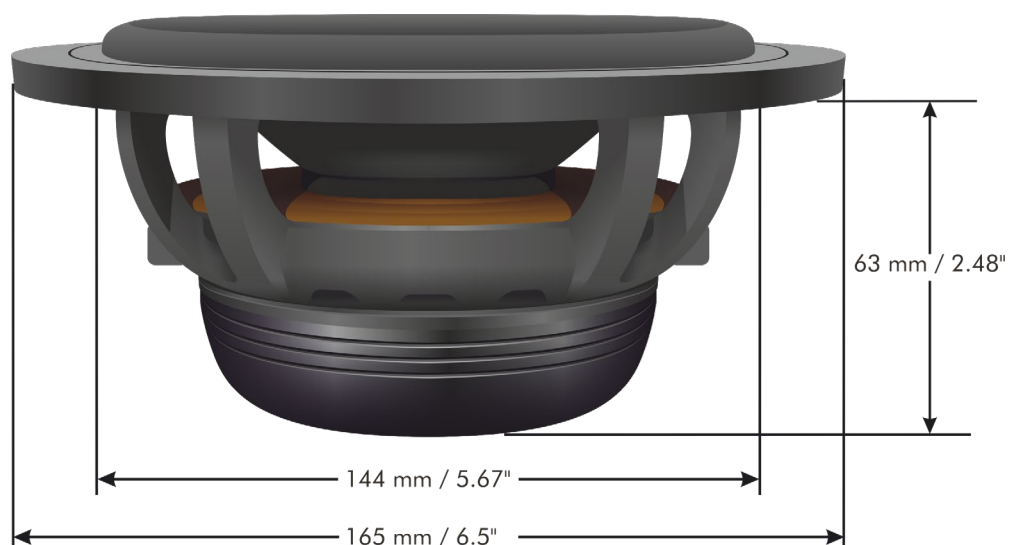

GROUND ZERO®

GERMAN ENGINEERING

URANIUM SERIES

SQ Midwoofer

GZUK 165SQ

Features

- High-Quality SQ midwoofer
- Klippel® optimized
- Black anodized aluminum cone
- GZ-design aluminum cast basket
- High-efficient, linearized neodymium motor
- Durable rubber surround
- Gold plated terminals
- GZ-design hexagon protection grill

Features